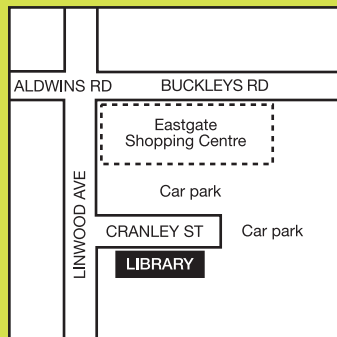

Hugh Campbell and Jon Hooker

Popular local duo play blues acoustic guitar duets

23/5/07 12.30pm

Papanui High School Chamber Group

Classical music

LINWOOD

Monday - Friday: 9am - 6pm
Saturday: 10am - 4pm

PARKLANDS