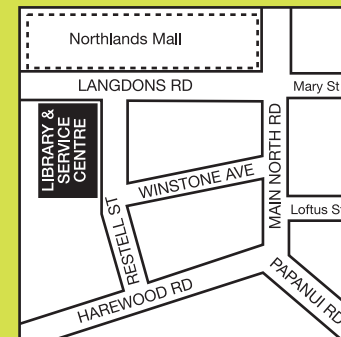

PAPANUI

Monday - Friday: 9am - 6pm
Saturday: 10am - 4pm