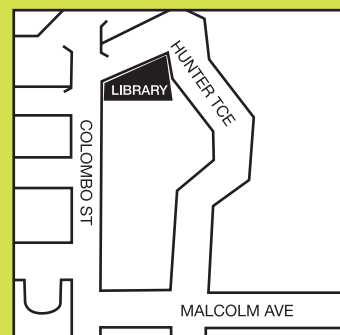

Monday - Friday: 9am - 6pm
Saturday: 10am - 4pm

CENTRAL

Monday - Friday: 9am - 9pm
Saturday - Sunday: 10am - 4pm

PAPANUI

Monday - Friday: 9am - 6pm
Saturday: 10am - 4pm

SHIRLEY

Monday - Friday: 9am - 6pm
Saturday - Sunday: 10am - 4pm