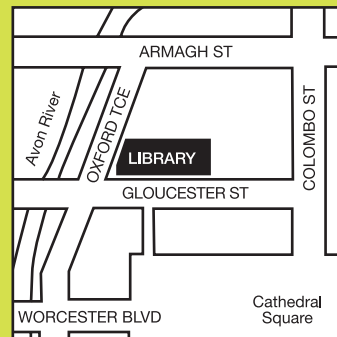

CENTRAL

Monday - Friday: 9am - 9pm
Saturday - Sunday: 10am - 4pm