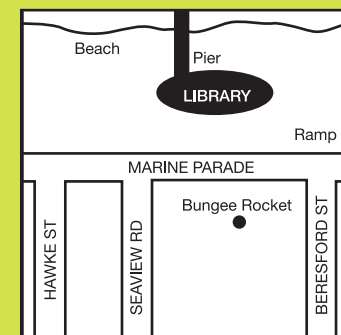

LINWOOD

Monday - Friday: 9am - 6pm
Saturday: 10am - 4pm

PARKLANDS

Monday - Friday: 9am - 6pm
Saturday: 10am - 4pm

CENTRAL

Monday - Friday: 9am - 9pm
Saturday - Sunday: 10am - 4pm

PAPANUI

Monday - Friday: 9am - 6pm
Saturday: 10am - 4pm

SHIRLEY

Monday - Friday: 9am - 6pm
Saturday - Sunday: 10am - 4pm

SOUTH

Monday - Friday: 9am - 7pm
Saturday - Sunday: 10am - 4pm

FENDALTON

Monday - Friday: 9am - 8pm
Saturday: 10am - 4 pm

NEW BRIGHTON

Monday - Friday: 9am - 6pm
Saturday & Sunday: 10am - 4pm

For more information please visit

<http://library.christchurch.org.nz>

WIN AN IPOD
BORROW 3 MUSIC CDS OR TAPES,
GET THE 4TH FREE AND
GO INTO THE DRAW TO WIN AN APPLE IPOD

May is New Zealand Music Month and we have the following free events at our libraries **PLUS** a great deal on borrowing music **AND** the opportunity to win an Apple iPod.

NEW ZEALAND MUSIC MONTH 2007

Christchurch City Libraries
Ngā Kete Wānanga-o-Otautahi

CHRISTCHURCH
CITY COUNCIL · YOUR PEOPLE · YOUR CITY